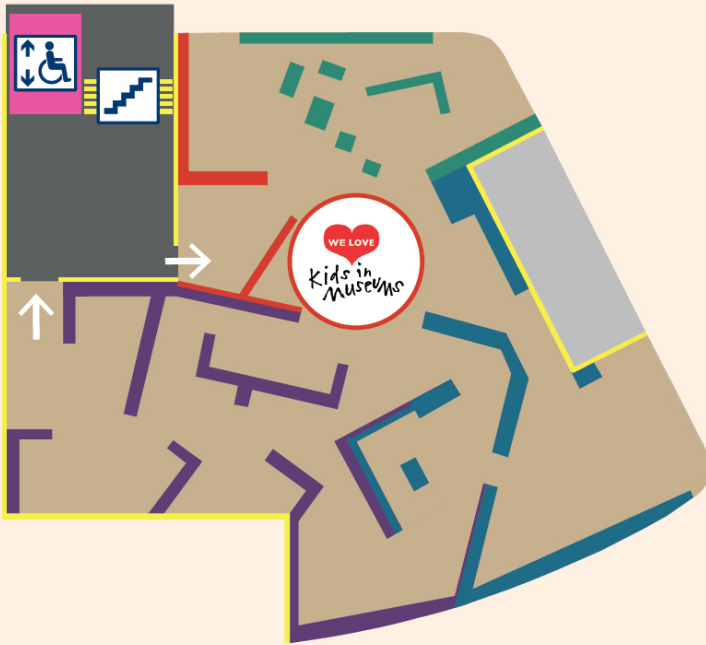

## G Gallery Three

Breastfeeding welcome  
throughout the museum

Ask at the welcome desk  
for the WiFi password

Make  
your own  
badge!

Buy your kit  
from the  
welcome desk

WHICH RADICAL  
ARE YOU?

Take our quick quiz

# 1 Gallery One

Manchester and Salford Yeomanry sabres, 1819

Pank-a-Squith board game, around 1913

Thomas Paine's desk, late 1700s

Tin Plate Workers Society banner, 1821

First minutes of the Parliamentary Labour Party, 1906

# 2 Gallery Two

Grunwick strike picket board, 1976

Never Going Underground t-shirt, 1988

Melina's story animation, 2021 (3 minutes)

How was your visit?  
Tell us on TripAdvisor